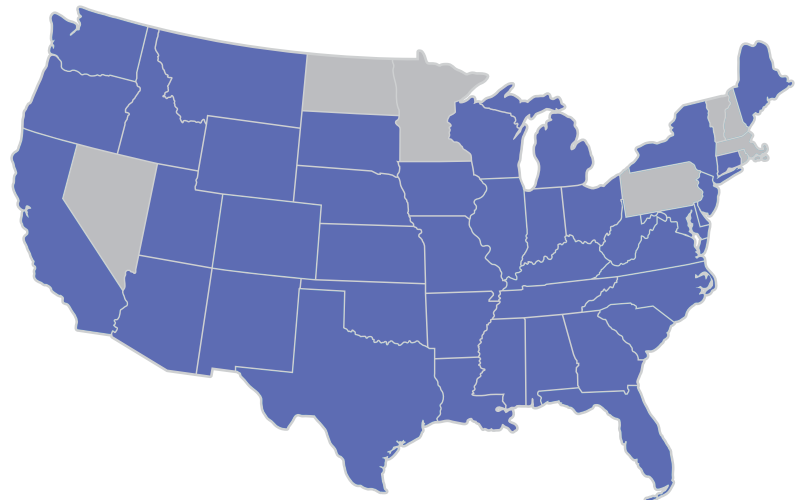

Compatible with All Transponder-based Bypass Service Providers

■ Weigh Station Bypass Coverage