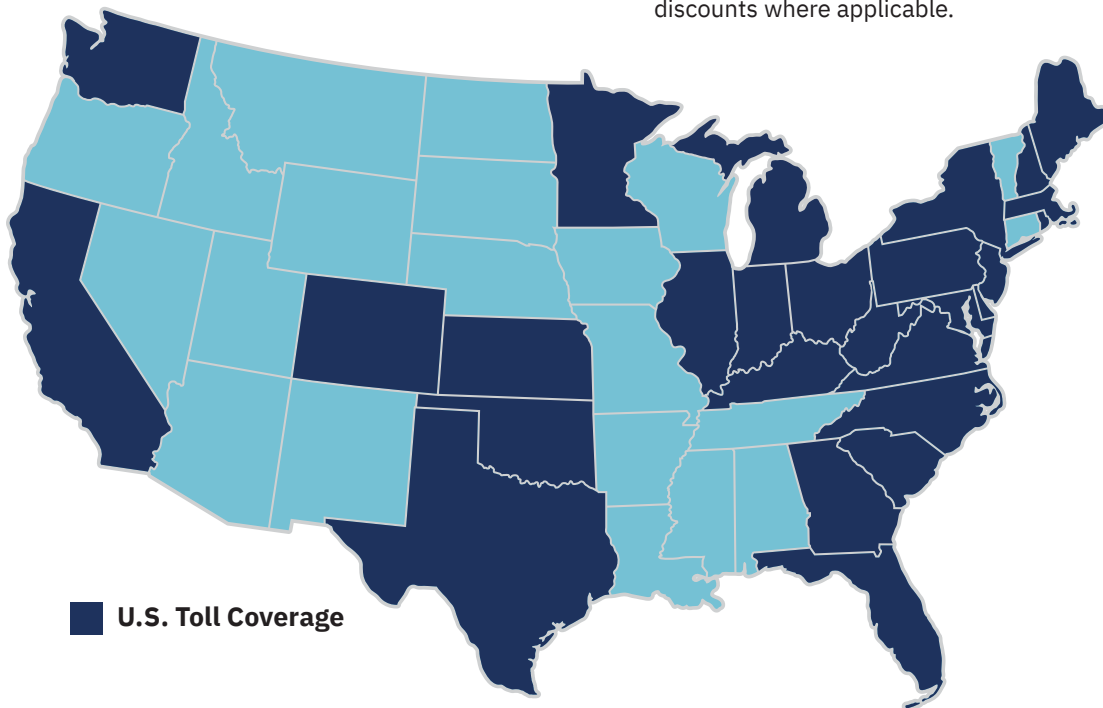

The Best Solution

Coast-to-Coast, Single Statement Toll Management and Savings

Bestpass is in the business of saving trucking companies time and money. To date, we've saved our clients more than \$135 million. Bestpass has built relationships with toll authorities that allow truckers to seamlessly move about the country without the need to manage multiple tolling accounts.

The Best Coverage

Over 40 tolling authorities and 100% of major U.S. toll roads

Covering 100% of major U.S. toll roads, the Bestpass service is a truly national solution that includes more than 40 tolling authorities and all major transponder-based weigh station bypass providers.

- Tolling simplified with coast-to-coast coverage
- Simple account management with one monthly statement
- Superior customer support

Bestpass Compatibility

Bestpass customers get immediate savings on toll roads, including additional and volume discounts where applicable.

Enhanced Toll Discounts

Bestpass customers get immediate savings on toll roads, including additional and volume discounts on:

- New York State Thruway
- Pennsylvania Turnpike
- New Jersey Turnpike
- New York City bridges and tunnels
- Maryland Transportation Authority (highways, bridges and tunnels)
- Colorado E470
- Kansas, Florida, Oklahoma and Texas toll roads